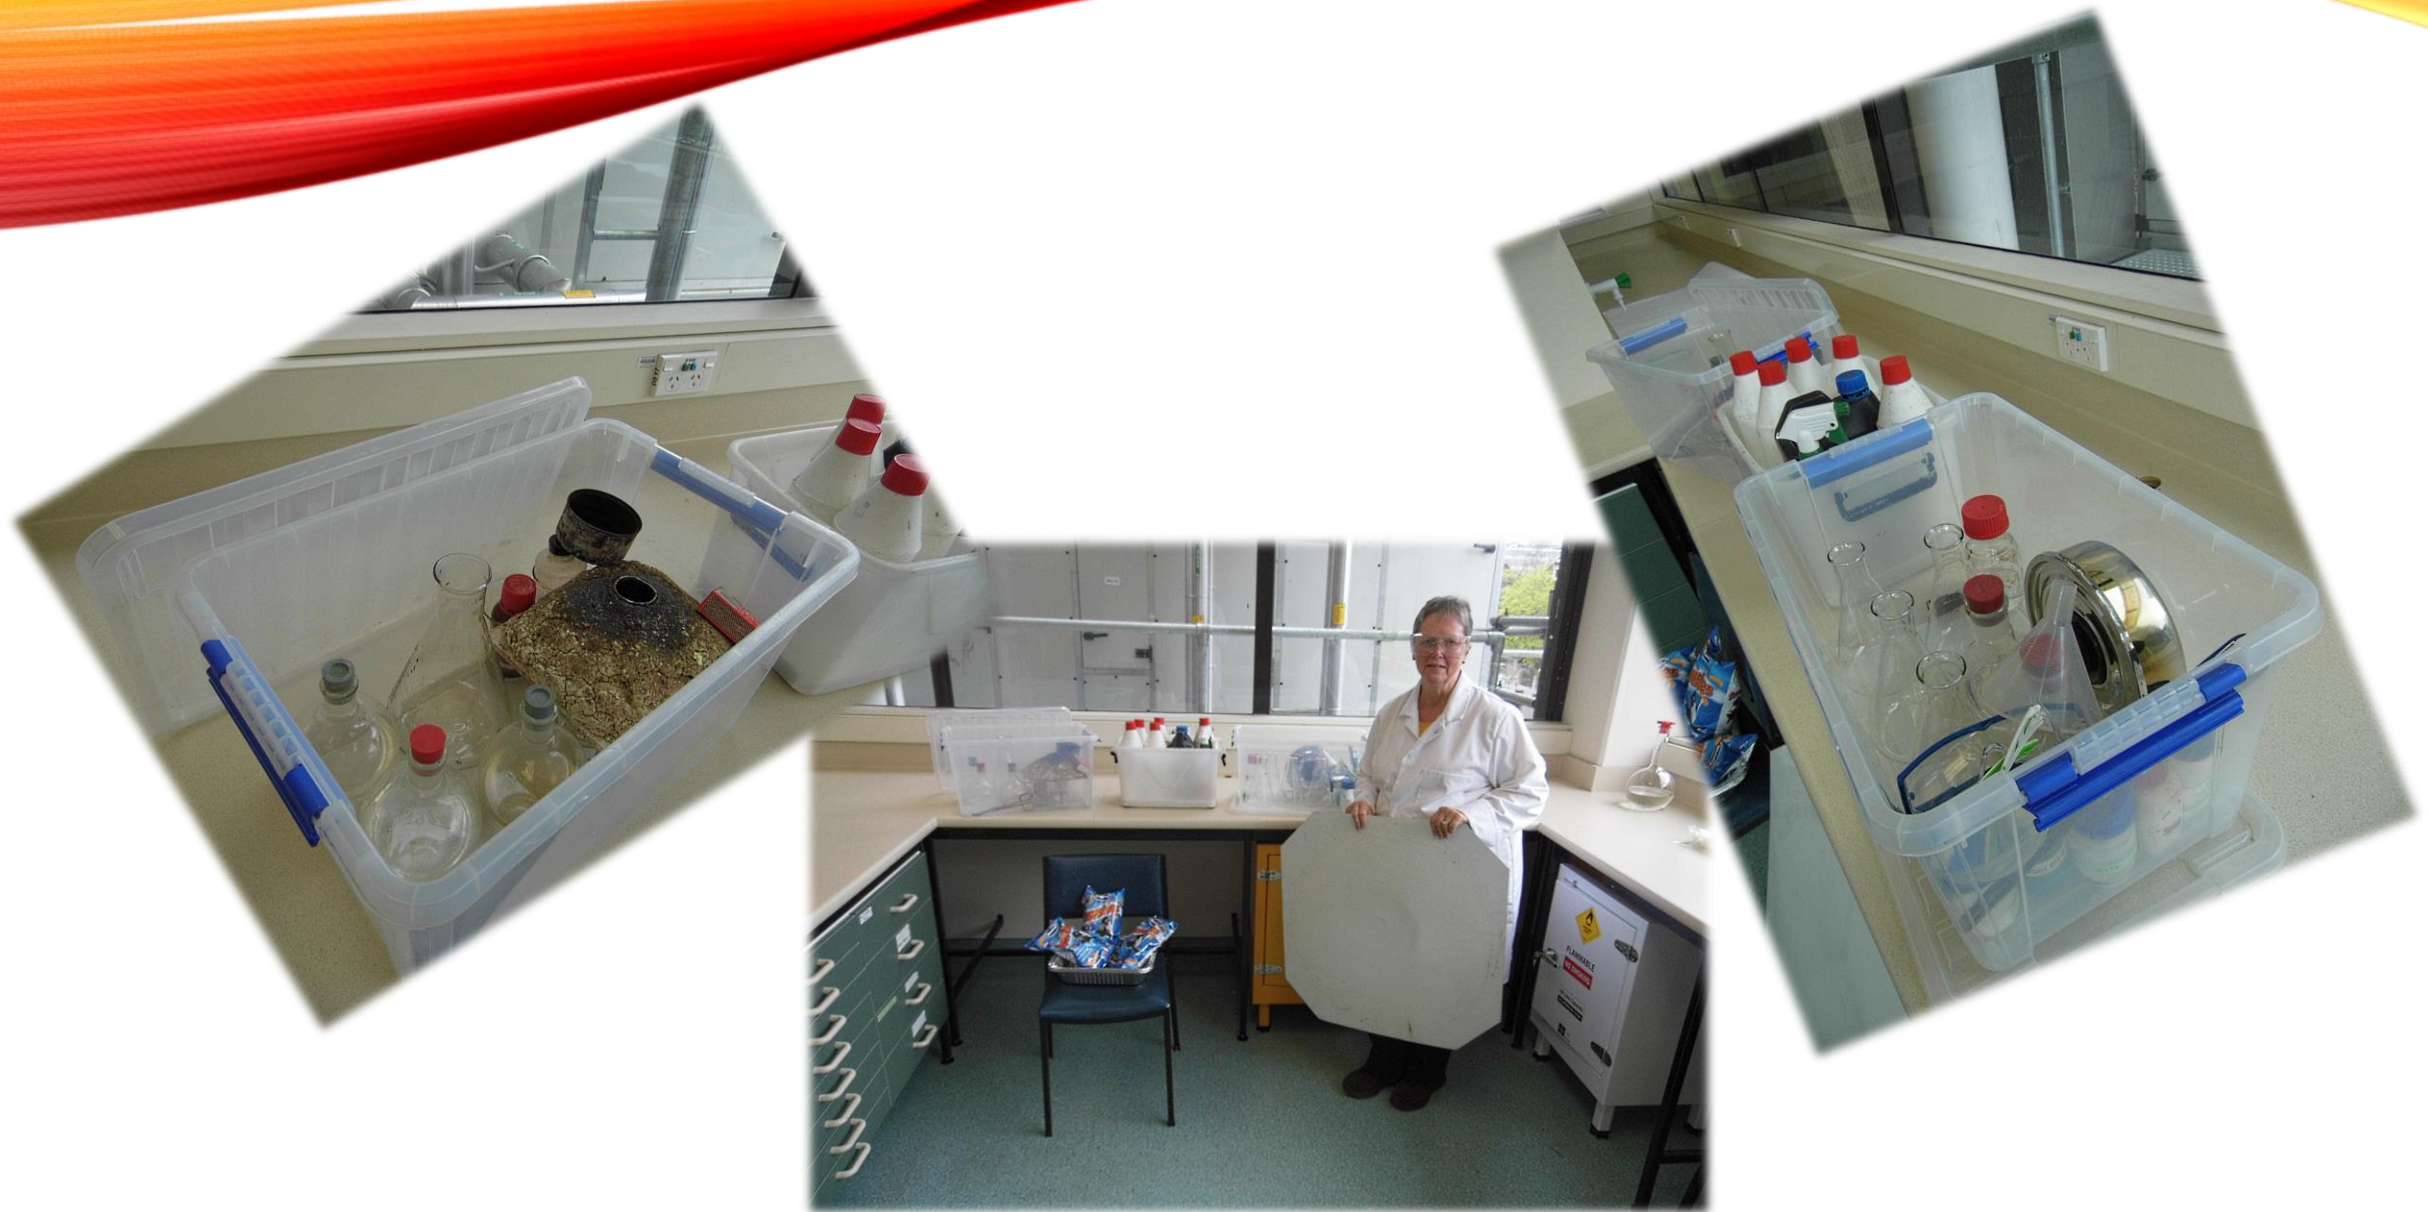

...AND I'M OFF TO BECOME A WIZARD